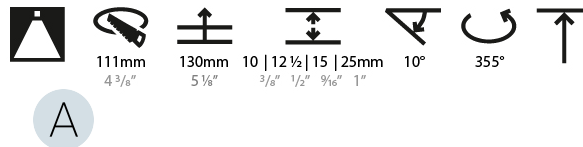

Ø 107mm 4 3/16"