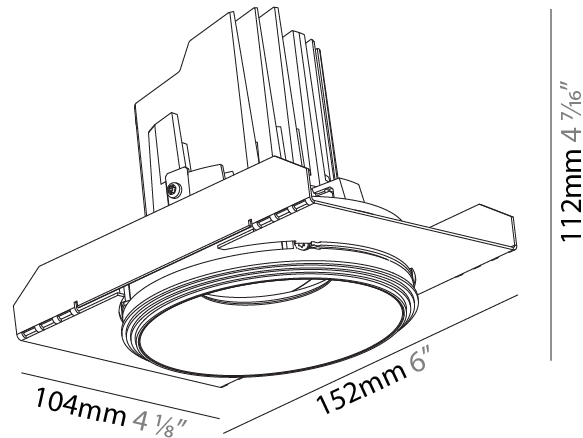

ELECTRICAL

Lamp Type: LED (Zhaga Standard)
Input Wattage (W): 15.5
Total Output Wattage (W): 14.5
Dimming: Tri-Mode (Non-Dimming and Phase Dimming (120Vac only) and 0-10V Dimming)
Driver Included: No
Driver Location: Recessed Housing
Driver Type: Constant Current - Universal
Driver Class: Class 2
Housing: See components
Input Voltage (V): 120 - 277
Constant Current (MA): 500

LED

Number of LEDs: 1
Color Temperature (°K): 2700 / 3000 / 3500 / 4000
Max. Delivered Lumen (lm): 940 / 980 / 1029 / 1050
Nominal Lumen (lm): 1386 / 1438 / 1511 / 1542
CRI: >90 CRI
Efficiency (%): 87.9 / 88.4 / 87.9
Lamp Life (hrs): 50000
Upon Request: RGB-W Tunable White Special Color Temperature Special LED

OPTICAL

Reflector: 20 / 40 / 60
Adjustability: Rotational 355°; Tilt 10°
Upon Request: Special Beam Angles

RATINGS AND CERTIFICATIONS

Zaneen Group Inc. © 2024, T 1800-388-3382, F 416-247-9319, www.zaneen.com
Certified By: Certified for North American Standards
Available for International specifications by adding "INT" at the end of the existing Model #. For assistance on 'custom' specifications, contact zteam@zaneen.com.
IP Rating: IP20
If a conflict occurs to supply the best product, we reserve the right to change specifications or materials without notice. The most recent specification sheets are found at zaneen.com